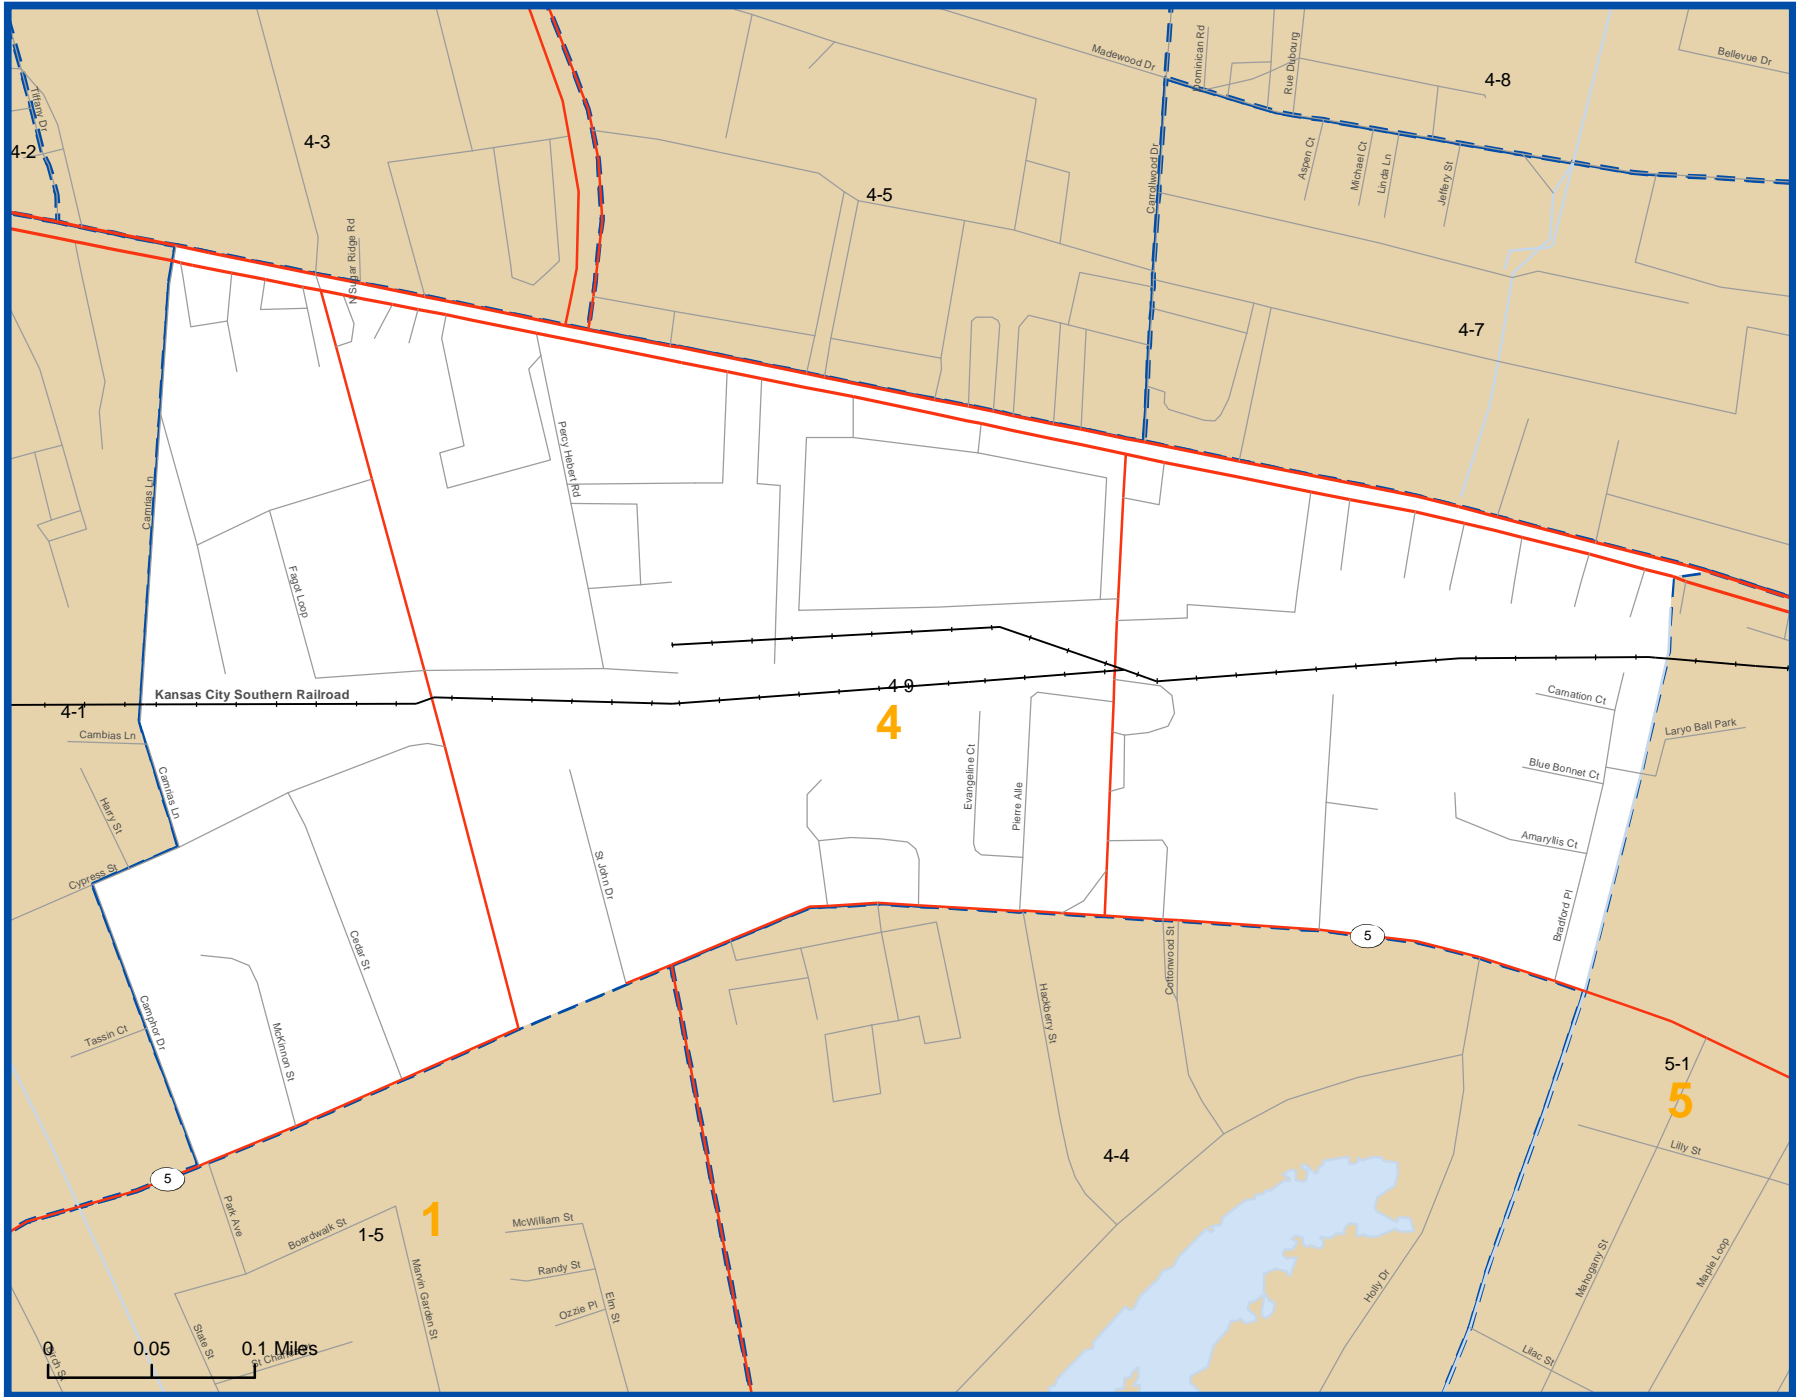

4-9

SCPDC
South Central Planning &
Development Commission
Post Office Box 1870
Gray, Louisiana 70359
Phone: (985) 851-2900

- LEGEND**
- Interstates
 - US Highways
 - State Highways
 - Local Roads
 - Hydrography