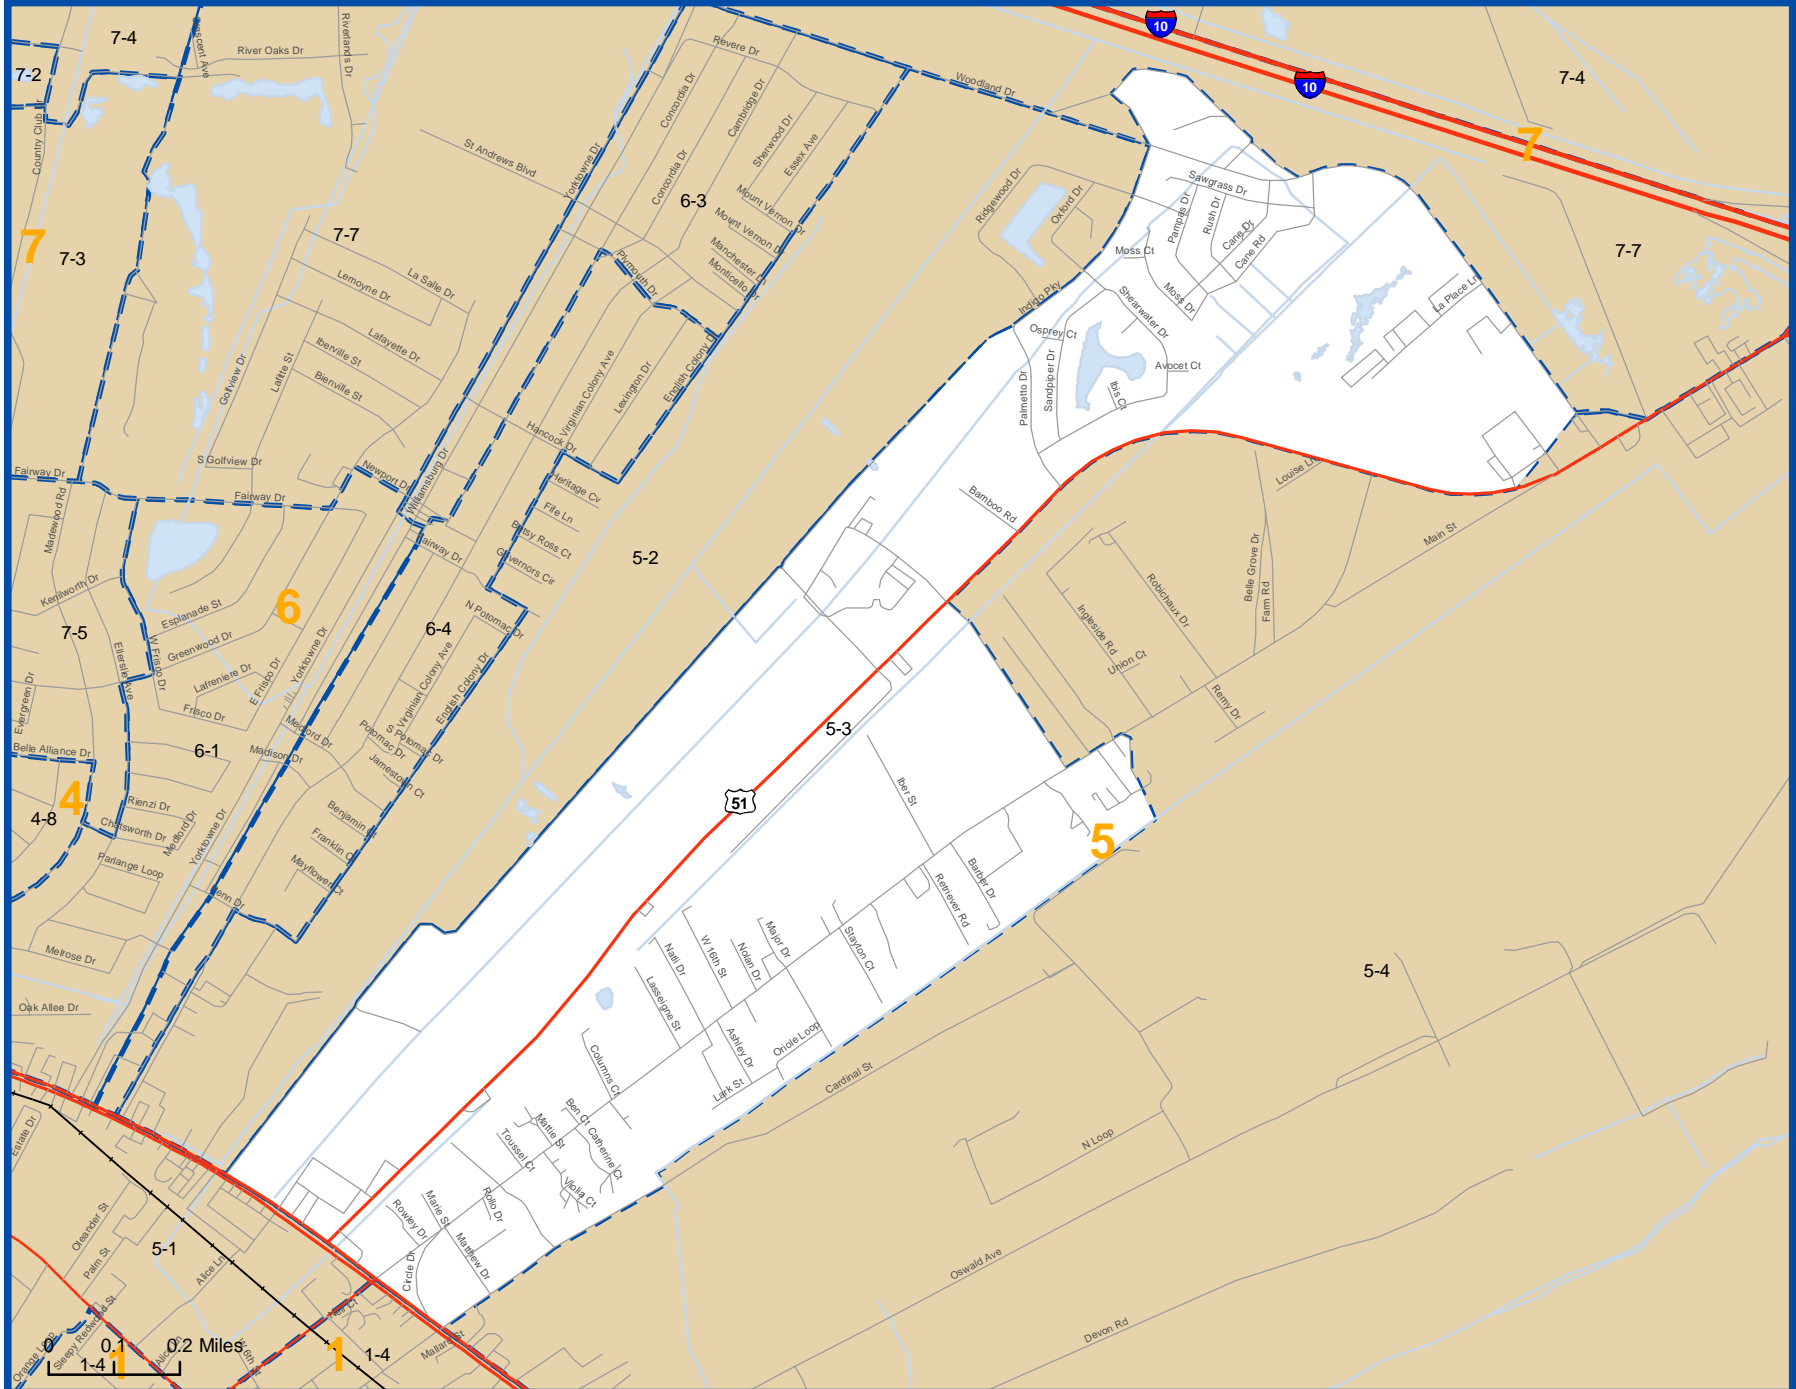

5-3

SCPDC
South Central Planning &
Development Commission
Post Office Box 1870
Gray, Louisiana 70359
Phone: (985) 851-2900

- LEGEND**
- Interstates
 - US Highways
 - State Highways
 - Local Roads
 - Hydrography